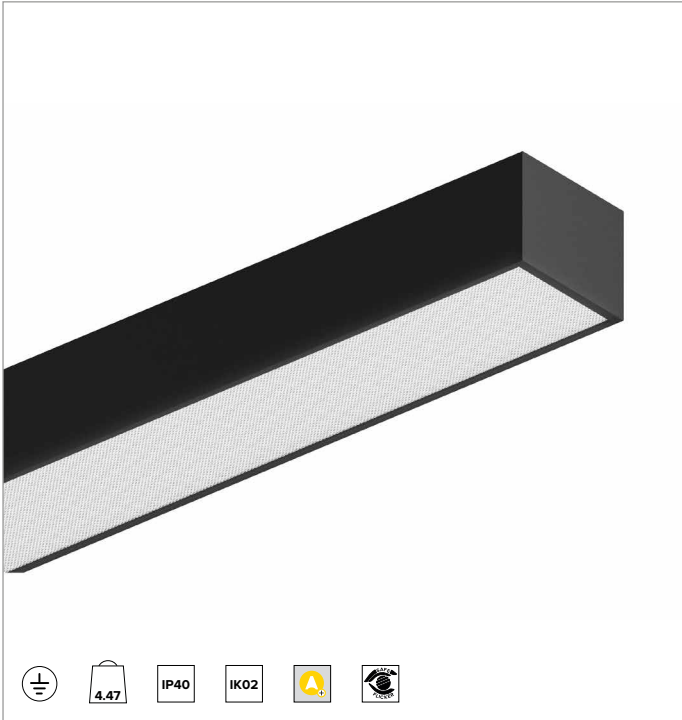

T025MY840ELDB | LOGICO EASY Stand Alone 100 - UGR19

Linear stand alone LED fixture for ceiling mounted or suspension installation

	4000K	H(m)	D(m)	Emax(lx)
	Ra80		88°	
Fixture Power	39W	1	1.94	2091
Source Flux	3988lm	2	3.88	523
Fixture Flux	3988lm	3	5.83	232
Efficacy	102lm/W	4	7.77	131
G0301	Imax=525cd/klm	Imax	2092cd	5
			9.71	84

CCT nominal: 4000K

Lifetime (L80/B10): 100000h tq +25°C

ILLUMINOTECHNICAL CHARACTERISTICS

Direct emission. Controlled light - UGR19 optics: optical system made of a steel reflector with white polymer coating and UGR closing diffuser screen (UGR<19 and L65<3000 cd/m² EN-12464-1).

Emission: DIRECT

Optic: REFLECTOR

Optical efficiency: 100%

Fixture flux: 3988lm

Luminous efficacy: 102lm/W

Photobiological safety: Compliant with RG0 exempt risk group

MECHANICAL CHARACTERISTICS

Painted extruded aluminium body with 100mm section and polycarbonate end caps. Upper closing screen in black PVC.

Colour and finish: Black

Dimensions: L=1462mm

Weight: 4.465Kg

Version: LINEAR

Degree of protection: IP40

Mechanical Resistance: IK02

ELECTRICAL CHARACTERISTICS

Integrated electronic ON-OFF driver. Luminaire compliant with EN 60598-2-22 for power supply from a centralised emergency system CPSS (Central Power Supply System), not incorporated in the luminaire - high risk areas excluded. The default power and flux are 100% in AC and 100% in DC.