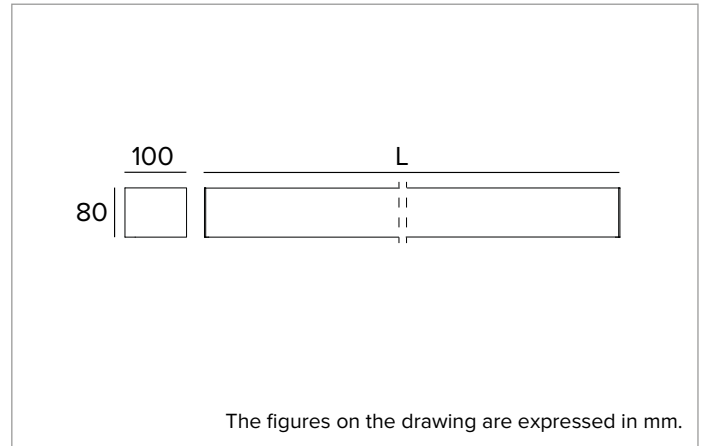

T025MY840ELDB | LOGICO EASY Stand Alone 100 - UGR19

Linear stand alone LED fixture for ceiling mounted or suspension installation

	4000K	H(m)	D(m)	Emax(lx)
	Ra80		88°	
Fixture Power	39W	1	1.94	2091
Source Flux	3988lm	2	3.88	523
Fixture Flux	3988lm	3	5.83	232
Efficacy	102lm/W	4	7.77	131
G0301	Imax=525cd/klm	Imax	2092cd	5
			9.71	84